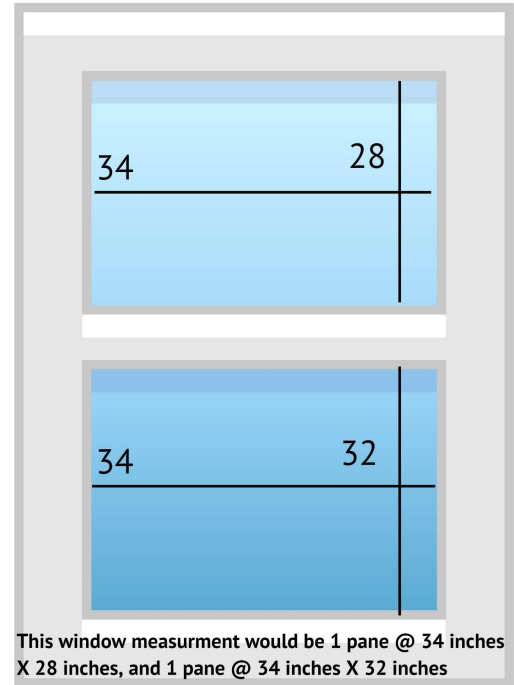

Window Film is estimated a bit differently than glass, or even blinds. We're looking for the total square footage of actual glass, so that we can best utilize our window film material, and offer the best price to our customers.

When you measure your homes windows, use a tape measure, and only measure the glass area of each pane of glass. The examples below will give you a good idea of how to do this.

Example 1

Example 2

Example 3

Example 1: French paned windows with dividers on the exterior side of the glass: 12 panes @ 12 inches X 12 inches.

Example 2: Decorative French Panes where the dividers are on the interior portion of your double paned windows: 2 panes @ 26 inches width X 40 inches length.

Example 3: Typical Double Hung Window: 1 pane @ 34 inches width X 28 inches height and 1 pane @ 34inches width X 32 inches height.

DENVER METRO
 10422 HEINZ WAY, UNIT A
 HENDERSON, CO 80640
 303-862-6376