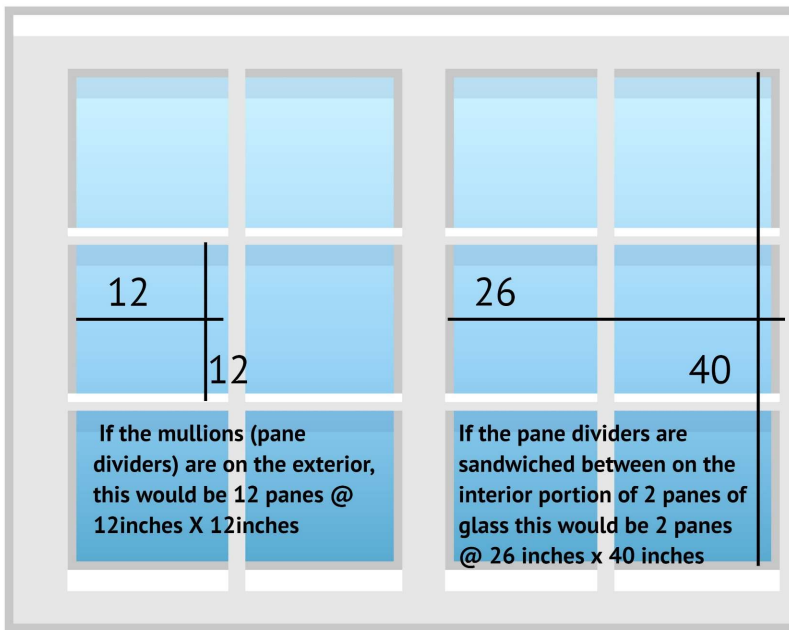

Window Film is estimated a bit differently than glass, or even blinds. We're looking for the total square footage of actual glass, so that we can best utilize our window film material, and offer the best price to our customers.

When you measure your homes windows, use a tape measure, and only measure the glass area of each pane of glass. The examples below will give you a good idea of how to do this.

Example 1

Example 2

Example 3

Example 1: French paned windows with dividers on the exterior side of the glass: 12 panes @ 12 inches X 12 inches.

Example 2: Decorative French Panes where the dividers are on the interior portion of your double paned windows: 2 panes @ 26 inches width X 40 inches length.

Example 3: Typical Double Hung Window: 1 pane @ 34 inches width X 28 inches height and 1 pane @ 34inches width X 32 inches height.

DENVER METRO
 10422 HEINZ WAY, UNIT A
 HENDERSON, CO 80640
 303-862-6376